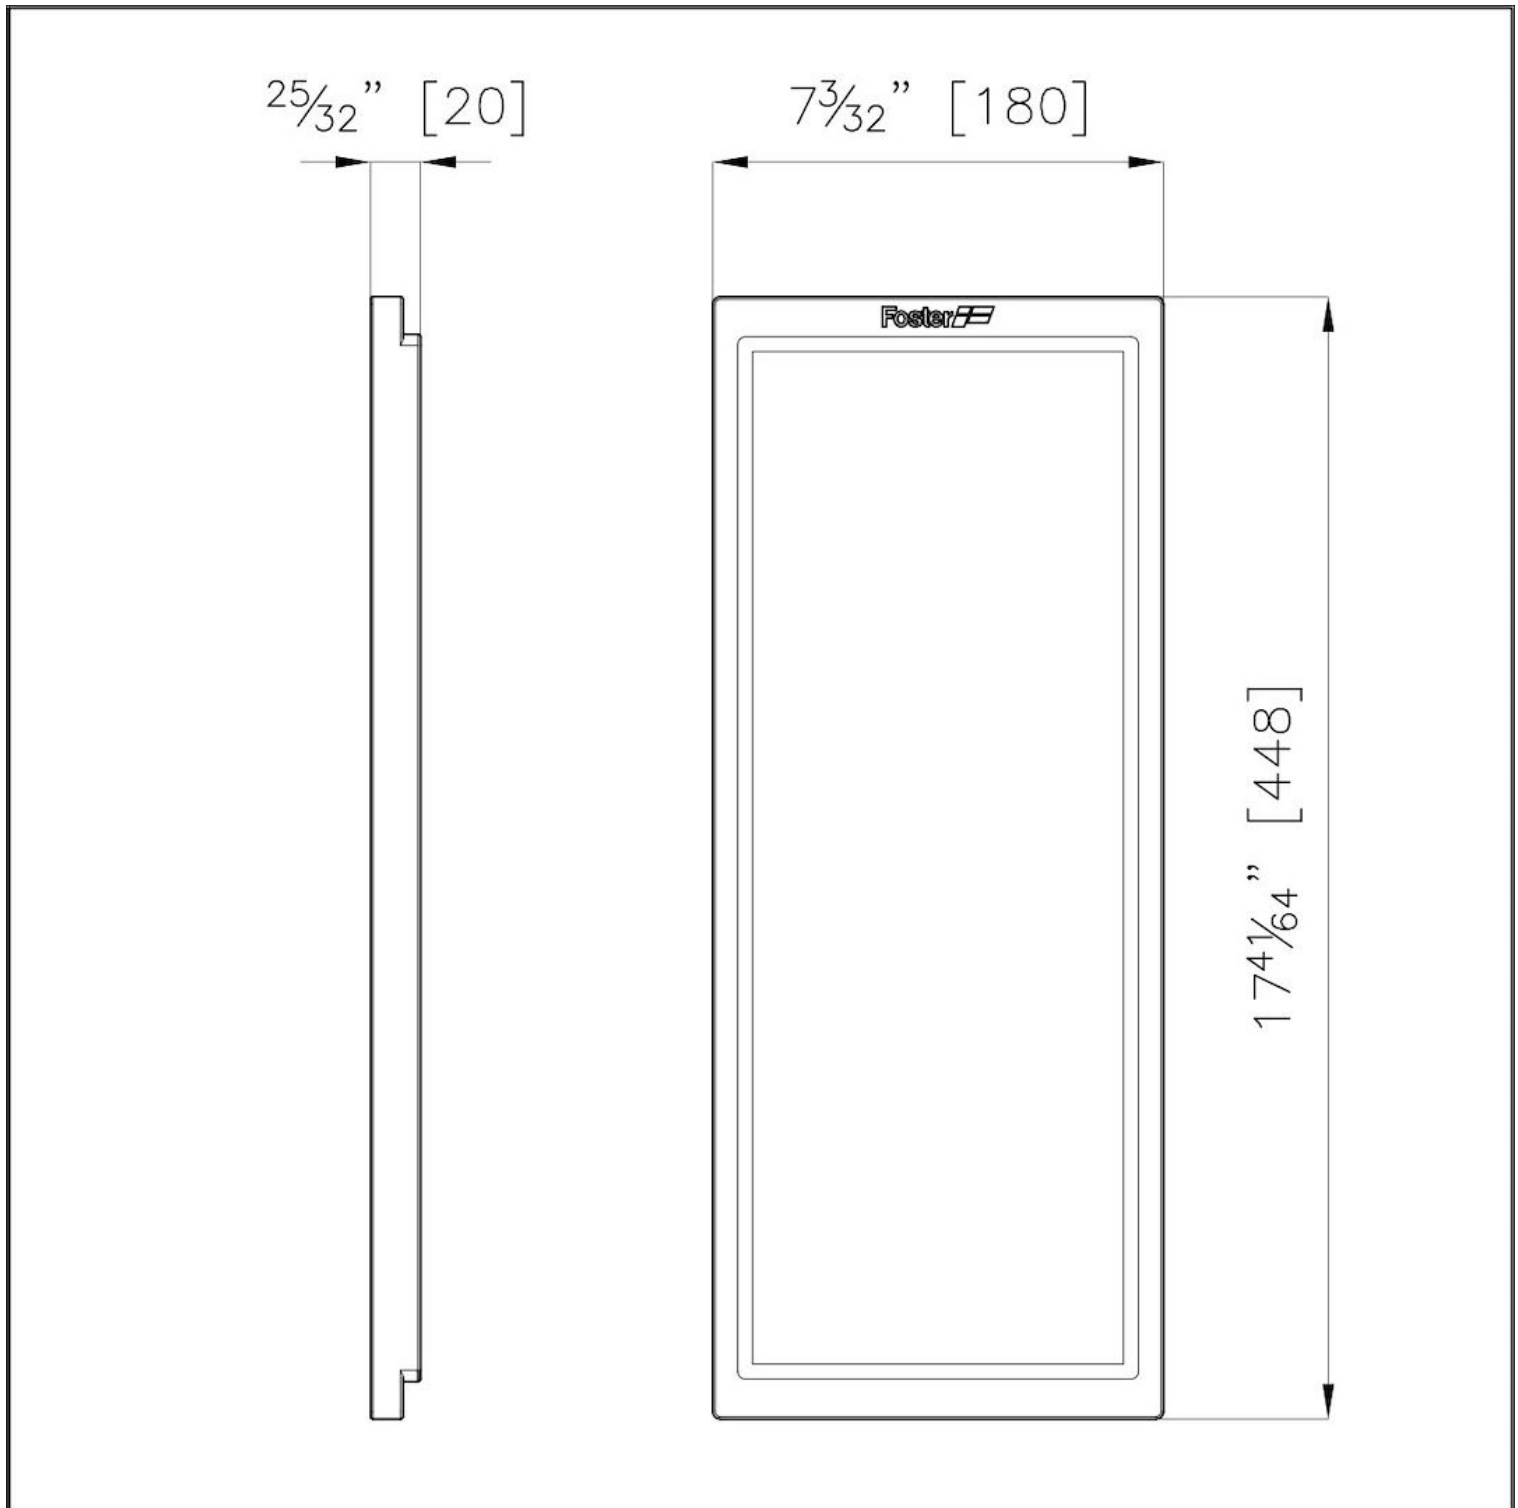

Walnut-wood chopping board

Accessories e Complements

Code: 8642 000

DETAILS

Material Wood American Walnut

Sink accessories Wooden cutting boards

Dimensions 18x44,8 cm

TECHNICAL DATA